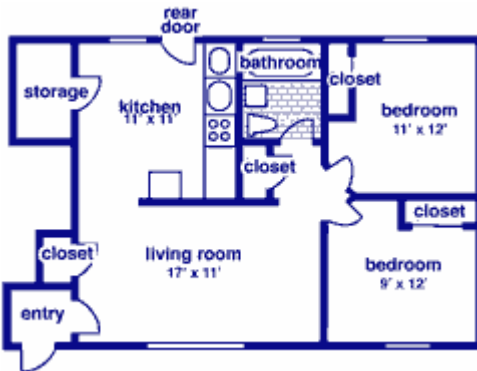

Room Selection (Cheat Sheet)

Office of Residence Life

413-782-1317

Evergreen Village

Apartments with a downstairs bedroom:

102	402
104	404
105	405
202	502
203	504
205	505
302	602
303	603
305	

Apartments with all bedrooms upstairs:

101	401
103	403
201	406
204	501
206	503
301	506
304	601
306	604

Southwood Hall

Southwood Singles:

101	301
102	302
109	309
110	310
201	401
202	402
209	410
210	409

Southwood Doubles:

103	207	308
107	208	403
108	303	404
203	304	405
204	305	406
205	306	407
206	307	408

Gateway Village

Gateway Efficiency

2 People

- 1 Bathroom
- 2 Closets
- Kitchen
- Living Room

Gateway One Bedroom:

3 People

- 1 Bedroom
- 1 Bathroom
- 3 Closets
- Kitchen
- Living Room

Gateway Two Bedroom:

4 People

- 2 Bedrooms
- 1 Bathroom
- 4 Closets
- Kitchen
- Living Room

Gateway Three Bedroom:

6 People

- 3 Bedrooms
- 2 Bathrooms
- 3 Closets
- 1 Study Room
- Kitchen
- Living Room