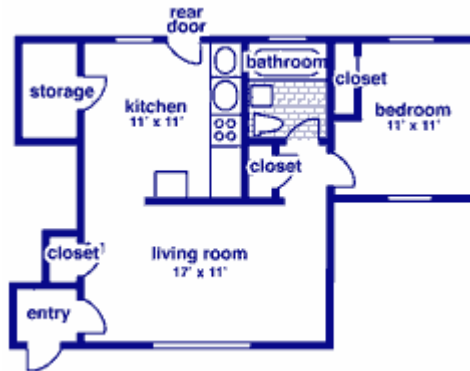

Room Selection (Cheat Sheet)

Office of Residence Life

413-782-1317

Evergreen Village

Apartments with a downstairs bedroom:

102	402
104	404
105	405
202	502
203	504
205	505
302	602
303	603
305	

Apartments with all bedrooms upstairs:

101	401
103	403
201	406
204	501
206	503
301	506
304	601
306	604

Southwood Hall

Southwood Singles:

101	301
102	302
109	309
110	310
201	401
202	402
209	410
210	409

Southwood Doubles:

103	207	308
107	208	403
108	303	404
203	304	405
204	305	406
205	306	407
206	307	408

Gateway Village

Gateway Efficiency

2 People

- 1 Bathroom
- 2 Closets
- Kitchen
- Living Room

Gateway One Bedroom:

3 People

- 1 Bedroom
- 1 Bathroom
- 3 Closets
- Kitchen
- Living Room

Gateway Two Bedroom:

4 People

- 2 Bedrooms
- 1 Bathroom
- 4 Closets
- Kitchen
- Living Room

Gateway Three Bedroom:

6 People

- 3 Bedrooms
- 2 Bathrooms
- 3 Closets
- 1 Study Room
- Kitchen
- Living Room